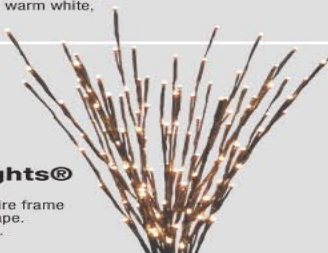

21.99
Holiday Bright Lights®
140 ct. LED Bush Light
Warm white lights. Each brown wire frame
branch can be bent to desired shape.
36 in. high. Other colors available.
T 251 627 B6

9.99 YOUR CHOICE
Holiday Wonderland®
300 ct. Icicle Light Set
Approximately 20-ft. total length. Choose clear or multicolor.
T 523 084, 407 426 B12
150 ct. Net-Style Light Set
4 x 6 ft. Choose clear or multicolor. T 392 019, 458 646 B8