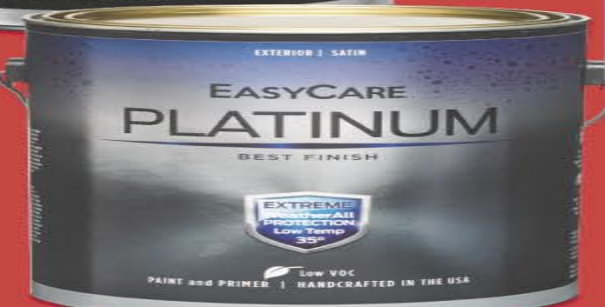

4
DAYS
ONLY
Nov. 29th -
Dec. 2nd

BUY ONE GET ONE FREE

Instantly on each gallon of
EasyCare® Ultra Premium or
EasyCare® Platinum
Interior and Exterior Paint

Excludes EasyCare 365. Limit five 1-gallon cans or one 5-gallon pail per household. Price of the second gallon must be of equal or lesser value than the first gallon. Consumer is responsible for all taxes and fees. Certain exclusions apply. See store for details. Offer valid at participating True Value stores 11/29/19 - 12/2/19.