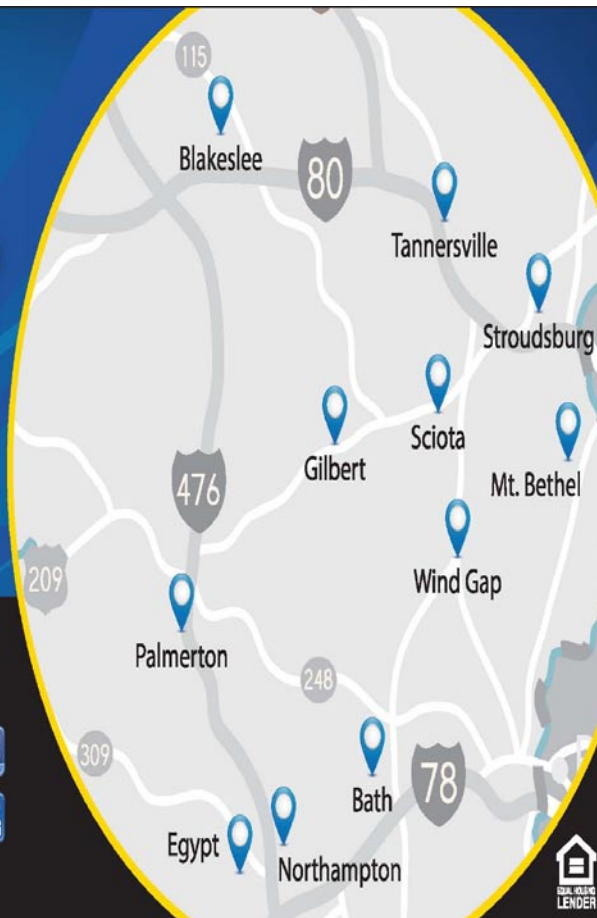

Online/Mobile Banking &
**11 CONVENIENT
 LOCATIONS**

**FIRST NORTHERN
 BANK AND TRUST CO.**

1stnorthernbank.com • Member FDIC

Virtual Event: Digging Up Bethlehem Steel's History In Latin America

JANUARY 23 @ 3:00 PM - 4:30 PM Free

By NMIH

BETHLEHM - While the rise and fall of Bethlehem Steel is well-documented, the Corporation's global impact particularly from places where they sourced raw materials is less well-known. From 1913 until 1971, the Bethlehem Steel Corporation operated iron mines in Chile, shipping ore to the US through the Panama Canal. Chilean iron ore was essential to Bethlehem Steel's World War II production, cementing the ties between Latin America and the Lehigh Valley.