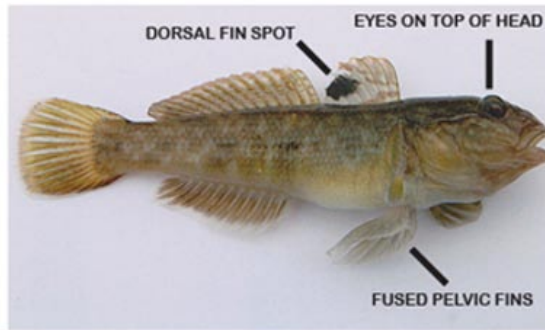

Attention Anglers: Do Not Collect Round Gobies as Bait!

Fast growing Internet retail company in Bangor, PA seeking new team members to assist in packing customer orders!

**FULL-TIME & PART-TIME PICKING & PACKING WORK AVAILABLE!
STARTS AT $12/HOUR
ROOM FOR ADVANCEMENT!**

*No Experience Necessary
Flexible Work Schedule!
Medical & Dental Benefits
Casual Atmosphere & Dress Code!
Staff Discount On Products!.*

CONTACT US TODAY & REFERENCE THIS AD

JOBS@BIGHEALTHMAIL.COM