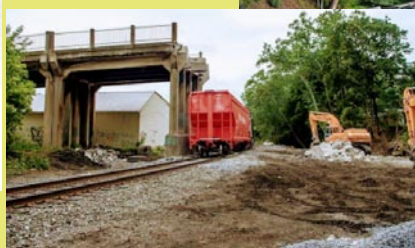

Observations
In Verse

Two Photos You May Want To Keep As An Important Piece Of History During Your Life Time. Many Thought It Would Never Happen. The New Viaduct At The Bottom Of Messinger Street In Bangor.