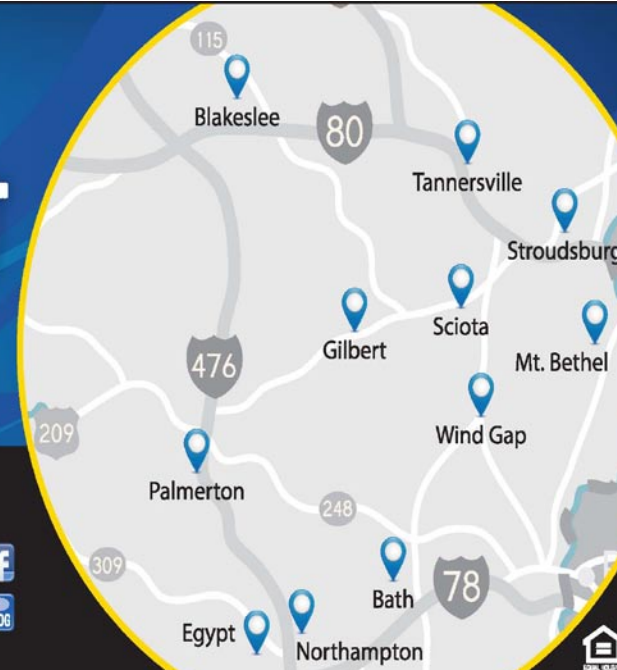

558 Lake Minsi Drive
Bangor, PA 18013
1/2 Mile off Rt. 191
610-588-0222

Visit Us At: www.GINDERGREENHOUSE.COM
Like us on Facebook and Instagram

MOTHER'S DAY IS MAY 8TH

**Premium Hanging Baskets
Flowers & Veggies
Strawberry Plants
Jams - Local Honey
Take & Bake Fruit Pies
Wind Chimes, Flags, Home Decor
Many Gift Ideas for MOM!**

**Hours: Tues - Sat 9-5,
Sun 9-3, Closed Mondays**

NOW HIRING
A GREAT PLACE TO WORK AND GROW!

WE'RE THE PREMIER PAVER RESTORATION SPECIALIST WHO VALUE THE SUCCESS OF OUR TEAM MEMBERS. COME SEE WHY!

SCAN THE QR CODE FOR MORE INFO AND TO APPLY ONLINE TODAY OR STOP BY OUR OFFICE

1506 ROUTE 209, BRODHEADSVILLE, PA 18322

CLERICAL SUPPORT

- Part-time position
- General office tasks
- Flexible hours

CREW MEMBER

- Pressure washing
- Paver repair
- Sanding and sealing

FIELD SUPERVISOR

- Crew support
- Visit jobsites
- Client relations

SALES

- Part-time outside sales
- NO cold calls
- Flexible hours

**Online/Mobile Banking &
11 CONVENIENT
LOCATIONS**